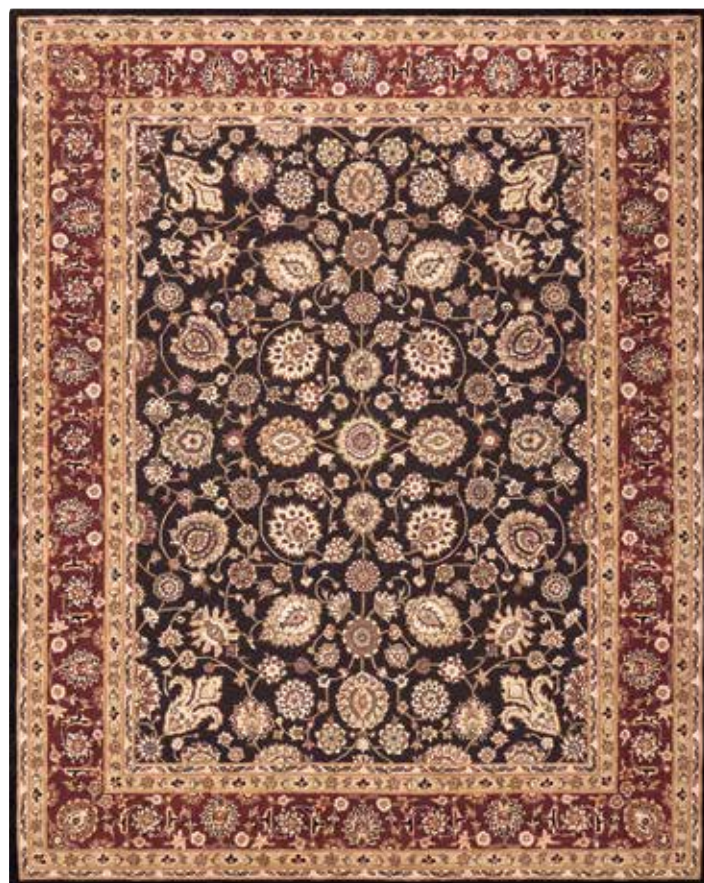

NOURISON 2000 COLLECTION

NOURISON.COM/NOURISON-2000

2017 BLACK

2210 BLUE

NOURISON'S SIGNATURE COLLECTION

Nourison has built a reputation for high-quality area rugs and carpets of all styles, but in creating its signature line, designers reached back to the company's roots. The Nourison 2000 Collection proudly projects the rich colors and patterns of the traditional Persian rug. The dense, luxurious pile handcrafted from pure New Zealand wool and silk accents results in a rug of unmatched durability and opulence, making it an heirloom that will add years of beauty and vintage style to your home.

80% NEW ZEALAND WOOL	2 ft. x 3 ft.	0.61m x 0.91m	7 ft. 6 in. x 9 ft. 6 in. Oval	2.29m x 2.90m
20% PURE SILK	2 ft. 3 in. x 8 ft. Runner	0.69m x 2.44m	7 ft. 9 in. x 9 ft. 9 in.	2.36m x 2.97m
HAND WASHED	2 ft. 6 in. x 4 ft. 3 in.	0.76m x 1.30m	8 ft. Round	2.44m Round
HAND FINISHED	2 ft. 6 in. x 12 ft. Runner	0.76m x 3.66m	10 ft. Octagon*	3.05m Octagon
HAND TUFTED	3 ft. 9 in. x 5 ft. 9 in.	1.14m x 1.75m	8 ft. 6 in. x 11 ft. 6 in.	2.59m x 3.51m
TRADITIONAL DESIGN	4 ft. Round	1.22m Round	9 ft. 9 in. x 13 ft. 9 in.	2.97m x 4.19m
	5 ft. 6 in. x 8 ft. 6 in.	1.68m x 2.59m	12 ft. x 15 ft.*	3.66m x 4.57m
	6 ft. Round	1.83m Round	CUSTOM SIZES AVAILABLE	

*Select designs only

NOURISON 2000 STYLE INDEX

NOURISON 2000 STYLE INDEX

2002 BURGUNDY

2003 OLIVE

2022 NAVY

2023 IVORY

NOURISON 2000 STYLE INDEX

NOURISON 2000 STYLE INDEX

2017 BLACK

2022 LACQUER

2028 BLACK

2071 CAMEL

2091 MUSHROOM

2101 MULTICOLOR

2210 BLUE