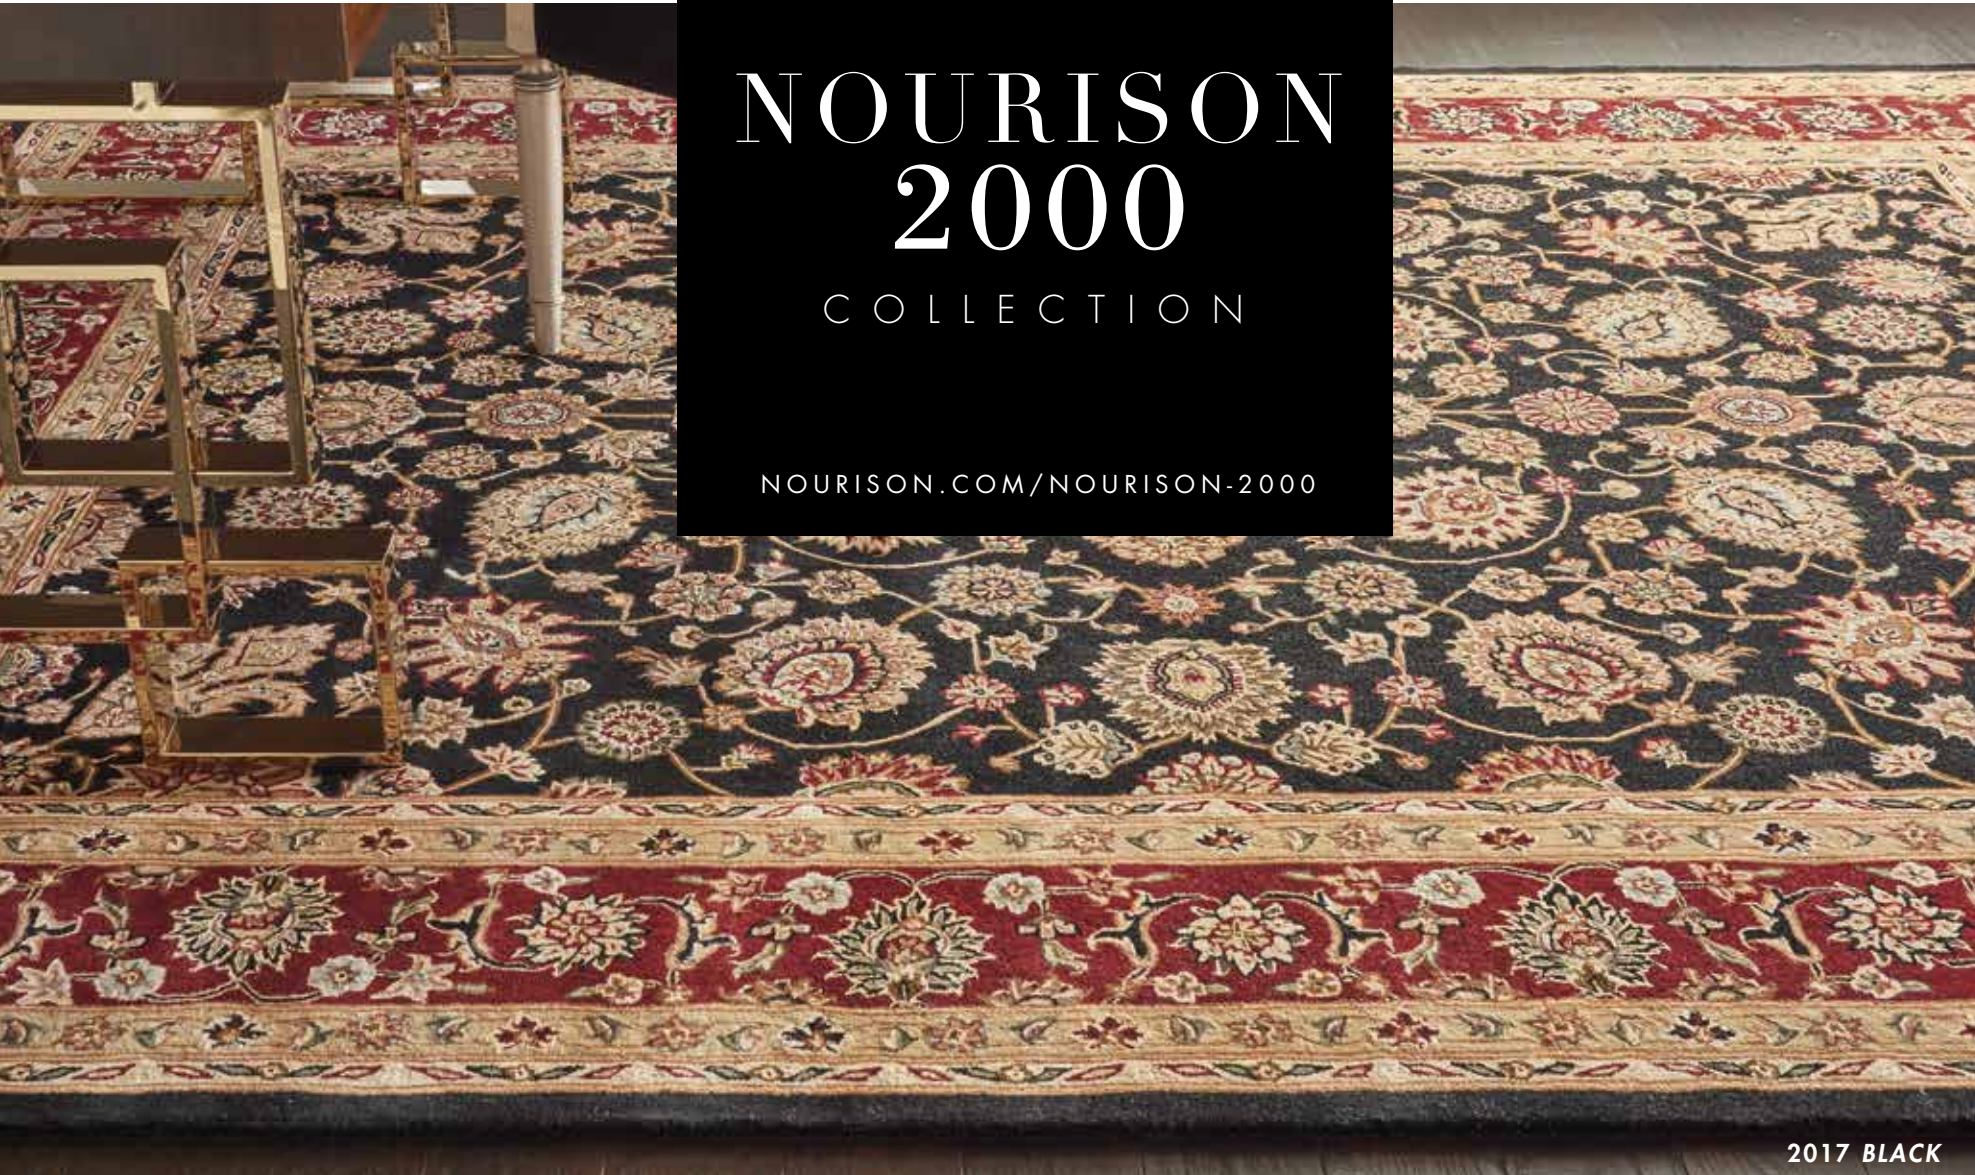

NOURISON 2000 COLLECTION

NOURISON.COM/NOURISON-2000

2017 BLACK

2210 BLUE

NOURISON'S SIGNATURE COLLECTION

Nourison has built a reputation for high-quality area rugs and carpets of all styles, but in creating its signature line, designers reached back to the company's roots. The Nourison 2000 Collection proudly projects the rich colors and patterns of the traditional Persian rug. The dense, luxurious pile handcrafted from pure New Zealand wool and silk accents results in a rug of unmatched durability and opulence, making it an heirloom that will add years of beauty and vintage style to your home.

NOURISON 2000 STYLE INDEX

2017 BLACK

2022 LACQUER

2028 BLACK

2071 CAMEL

2091 MUSHROOM

2101 MULTICOLOR

2210 BLUE